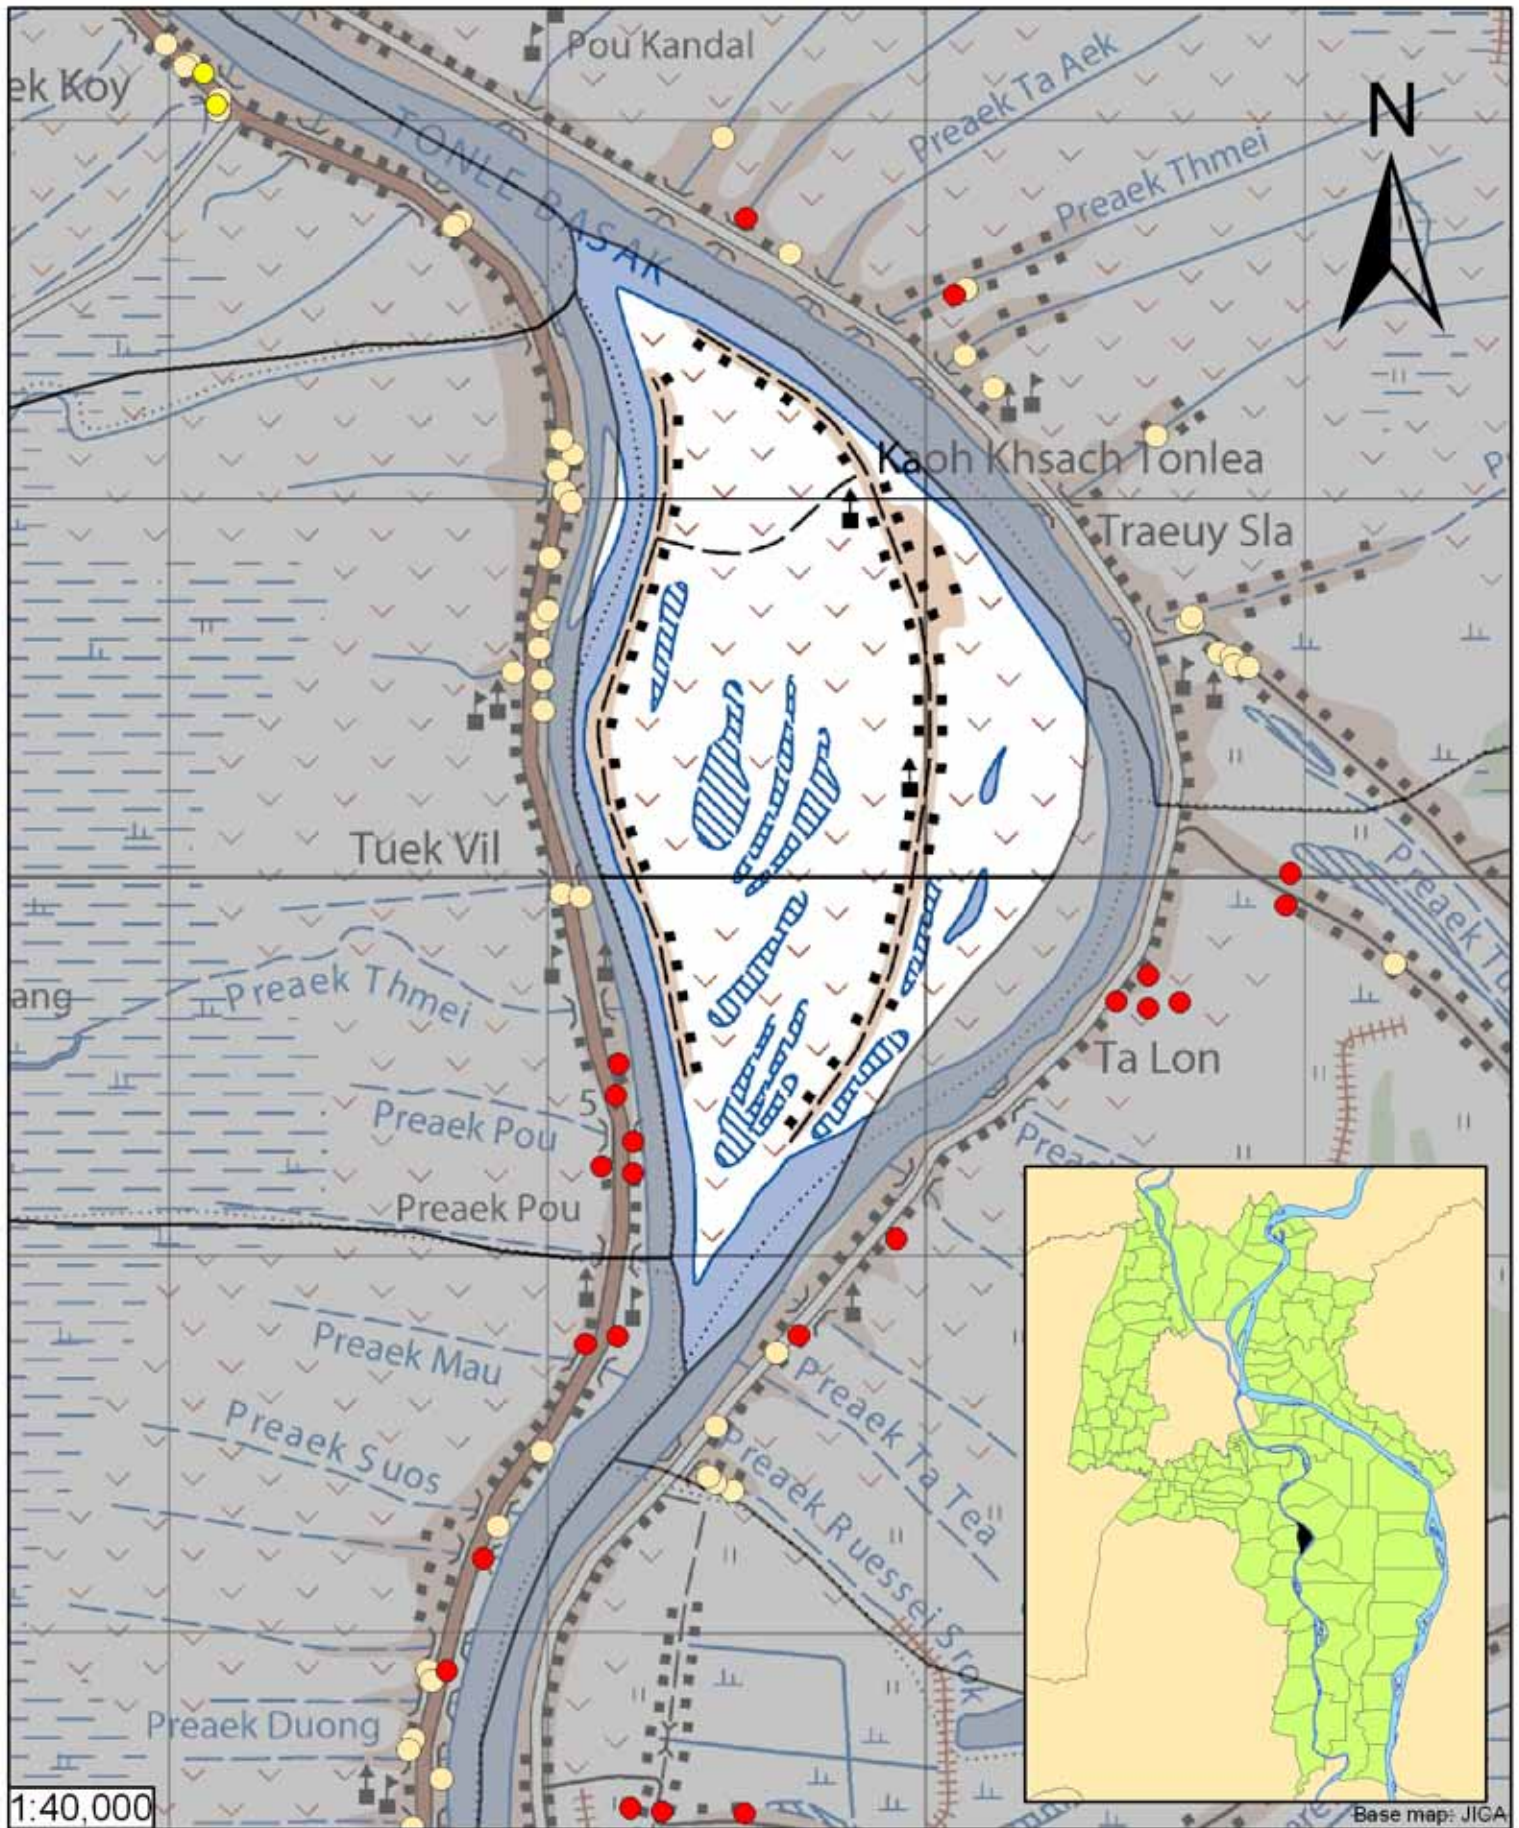

GROUNDWATER QUALITY ANALYSIS REPORT

Kandal - S'ang - Kaoh Khsach Tonlea (N/A)

Kaoh Khsach Tonlea is located in the district of S'ang. The population of this commune is approximately 5359 (2004). No tube wells were sampled in the commune. The attached figure presents the location of Kaoh Khsach Tonlea within Kandal as well as groundwater sample locations and exceedances of health-impacting contaminants in surrounding communes.

Groundwater Quality Rating

The groundwater quality rating for Kaoh Khsach Tonlea cannot be reported.

Tube Well Sample Locations and Health-Based Exceedances

Kaoh Khsach Tonlea- S'ang-Kandal - Cambodia

Resource Development International - Cambodia
www.rdic.org
 June 2008