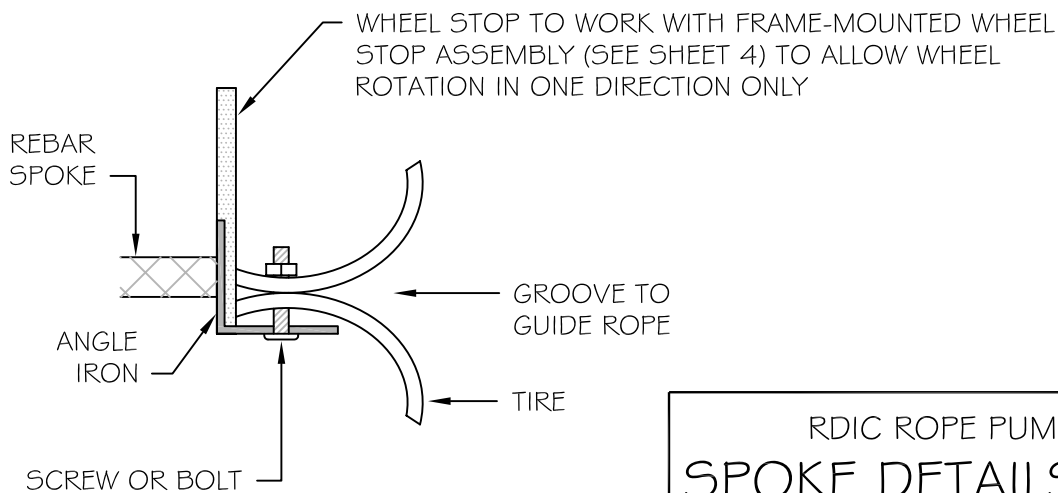

SPOKE DETAILS

SPOKE SECTION A-A

SCALE: 1:2

RDIC ROPE PUMP ASSEMBLY  
**SPOKE DETAILS & SECTION**

SCALE: AS SHOWN

SHEET 3 OF 7