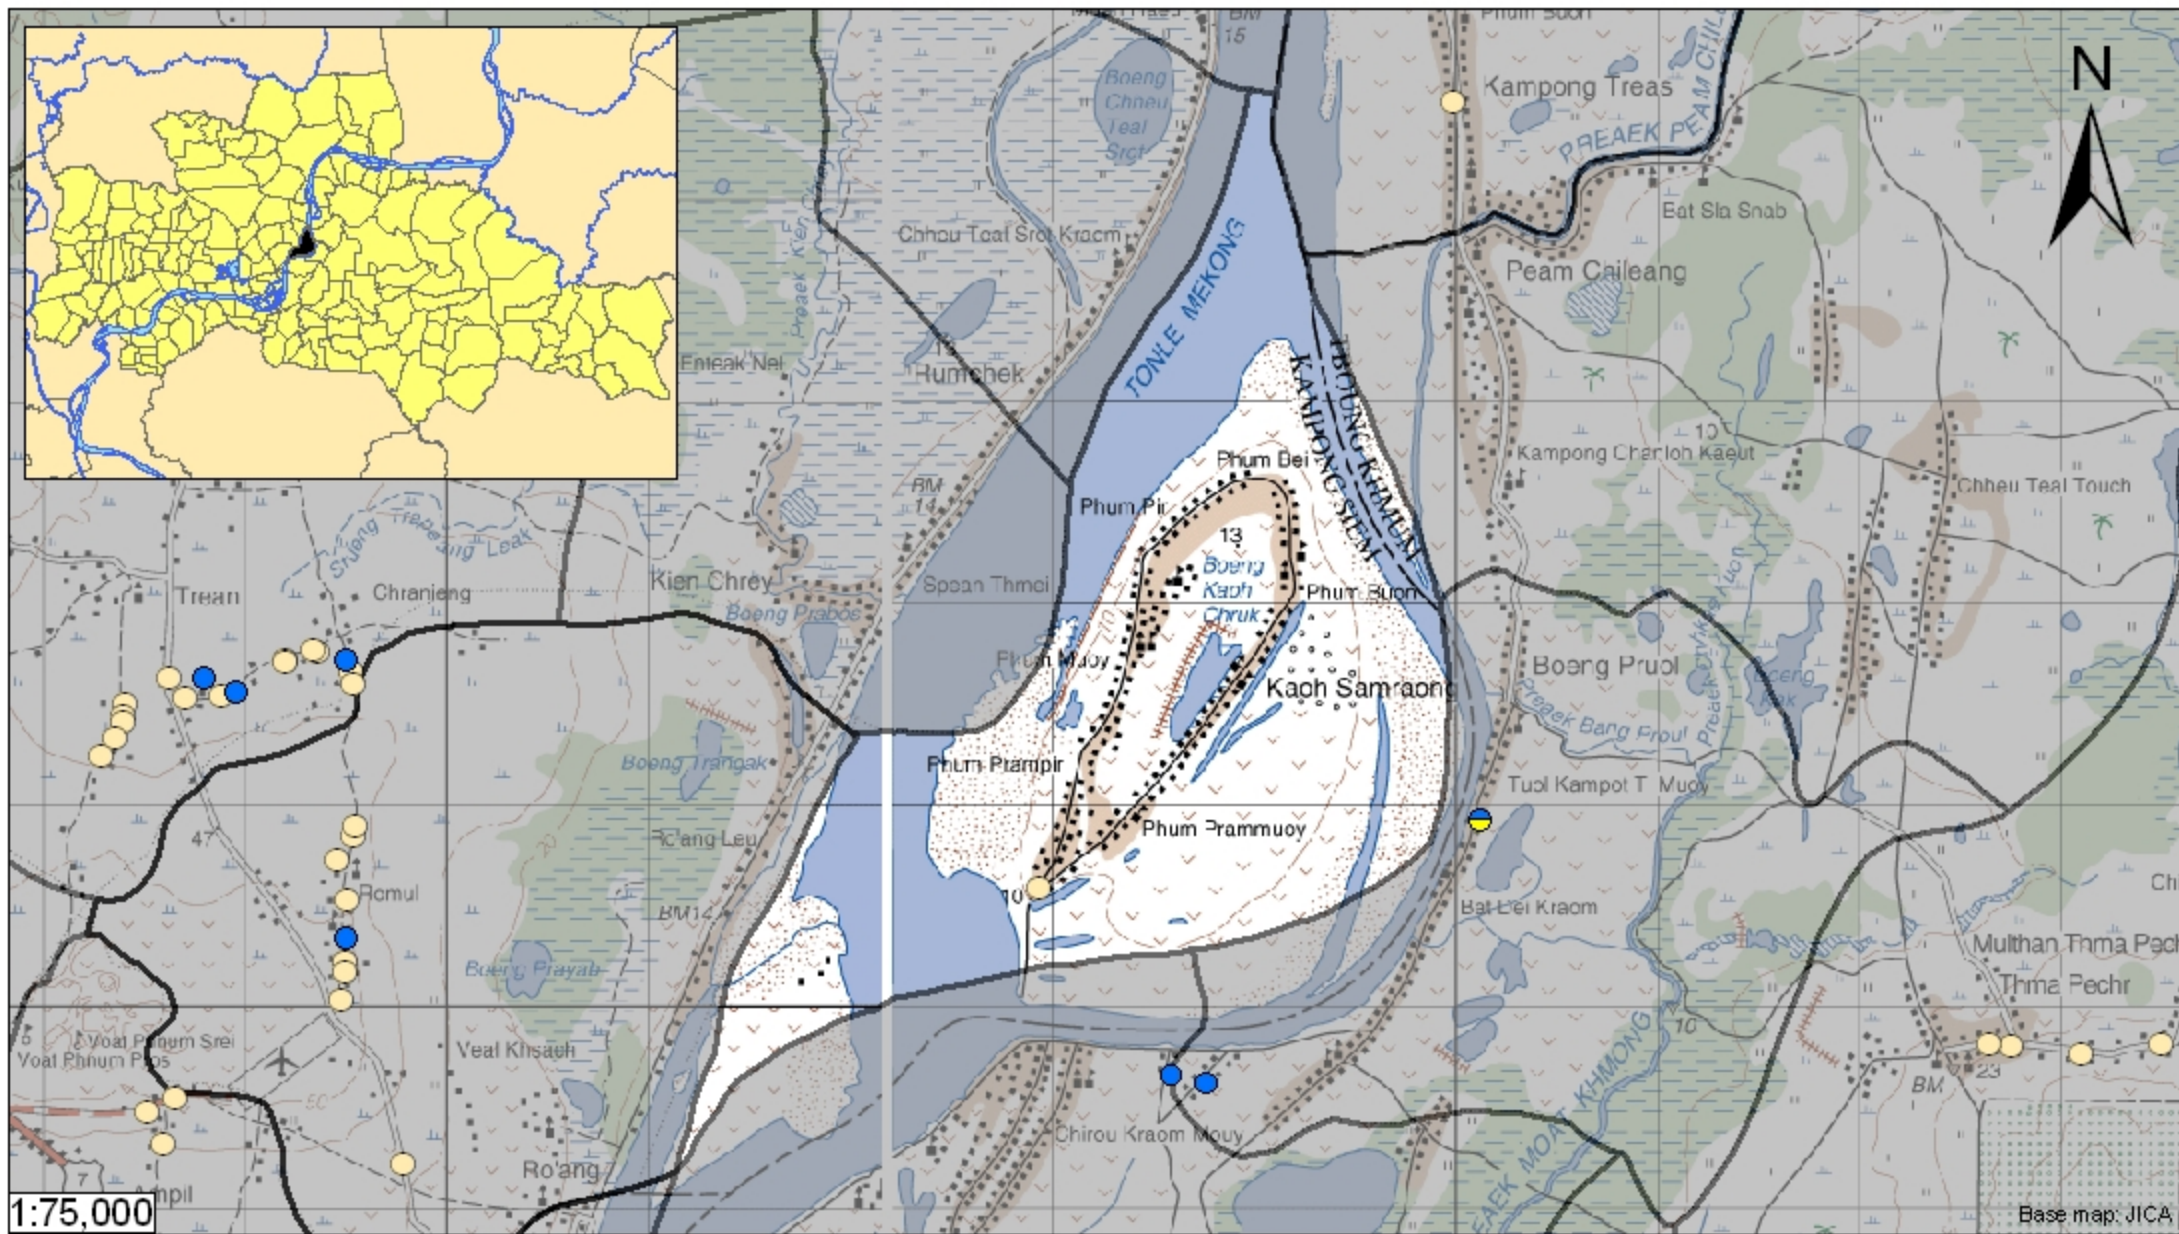

GROUNDWATER QUALITY ANALYSIS REPORT

Kampong Cham - Kampong Siem - Kaoh Samraong (N/A)

Kaoh Samraong is located in the district of Kampong Siem. The population of this commune is approximately 7585 (2004). Groundwater sample collection occurred in June 2008 and consisted of the sampling of 1 tube wells throughout the commune. The attached figure presents the location of Kaoh Samraong within Kampong Cham as well as groundwater sample locations and exceedances of health-impacting contaminants (when applicable).

Groundwater Quality Rating

An insufficient number of samples were collected in this commune to adequately characterize groundwater conditions. A groundwater quality rating is not presented for this commune.

Tube Well Sample Locations and Health-Based Exceedances
Kaoh Samraong - Kampong Siem - Kampong Cham - Cambodia