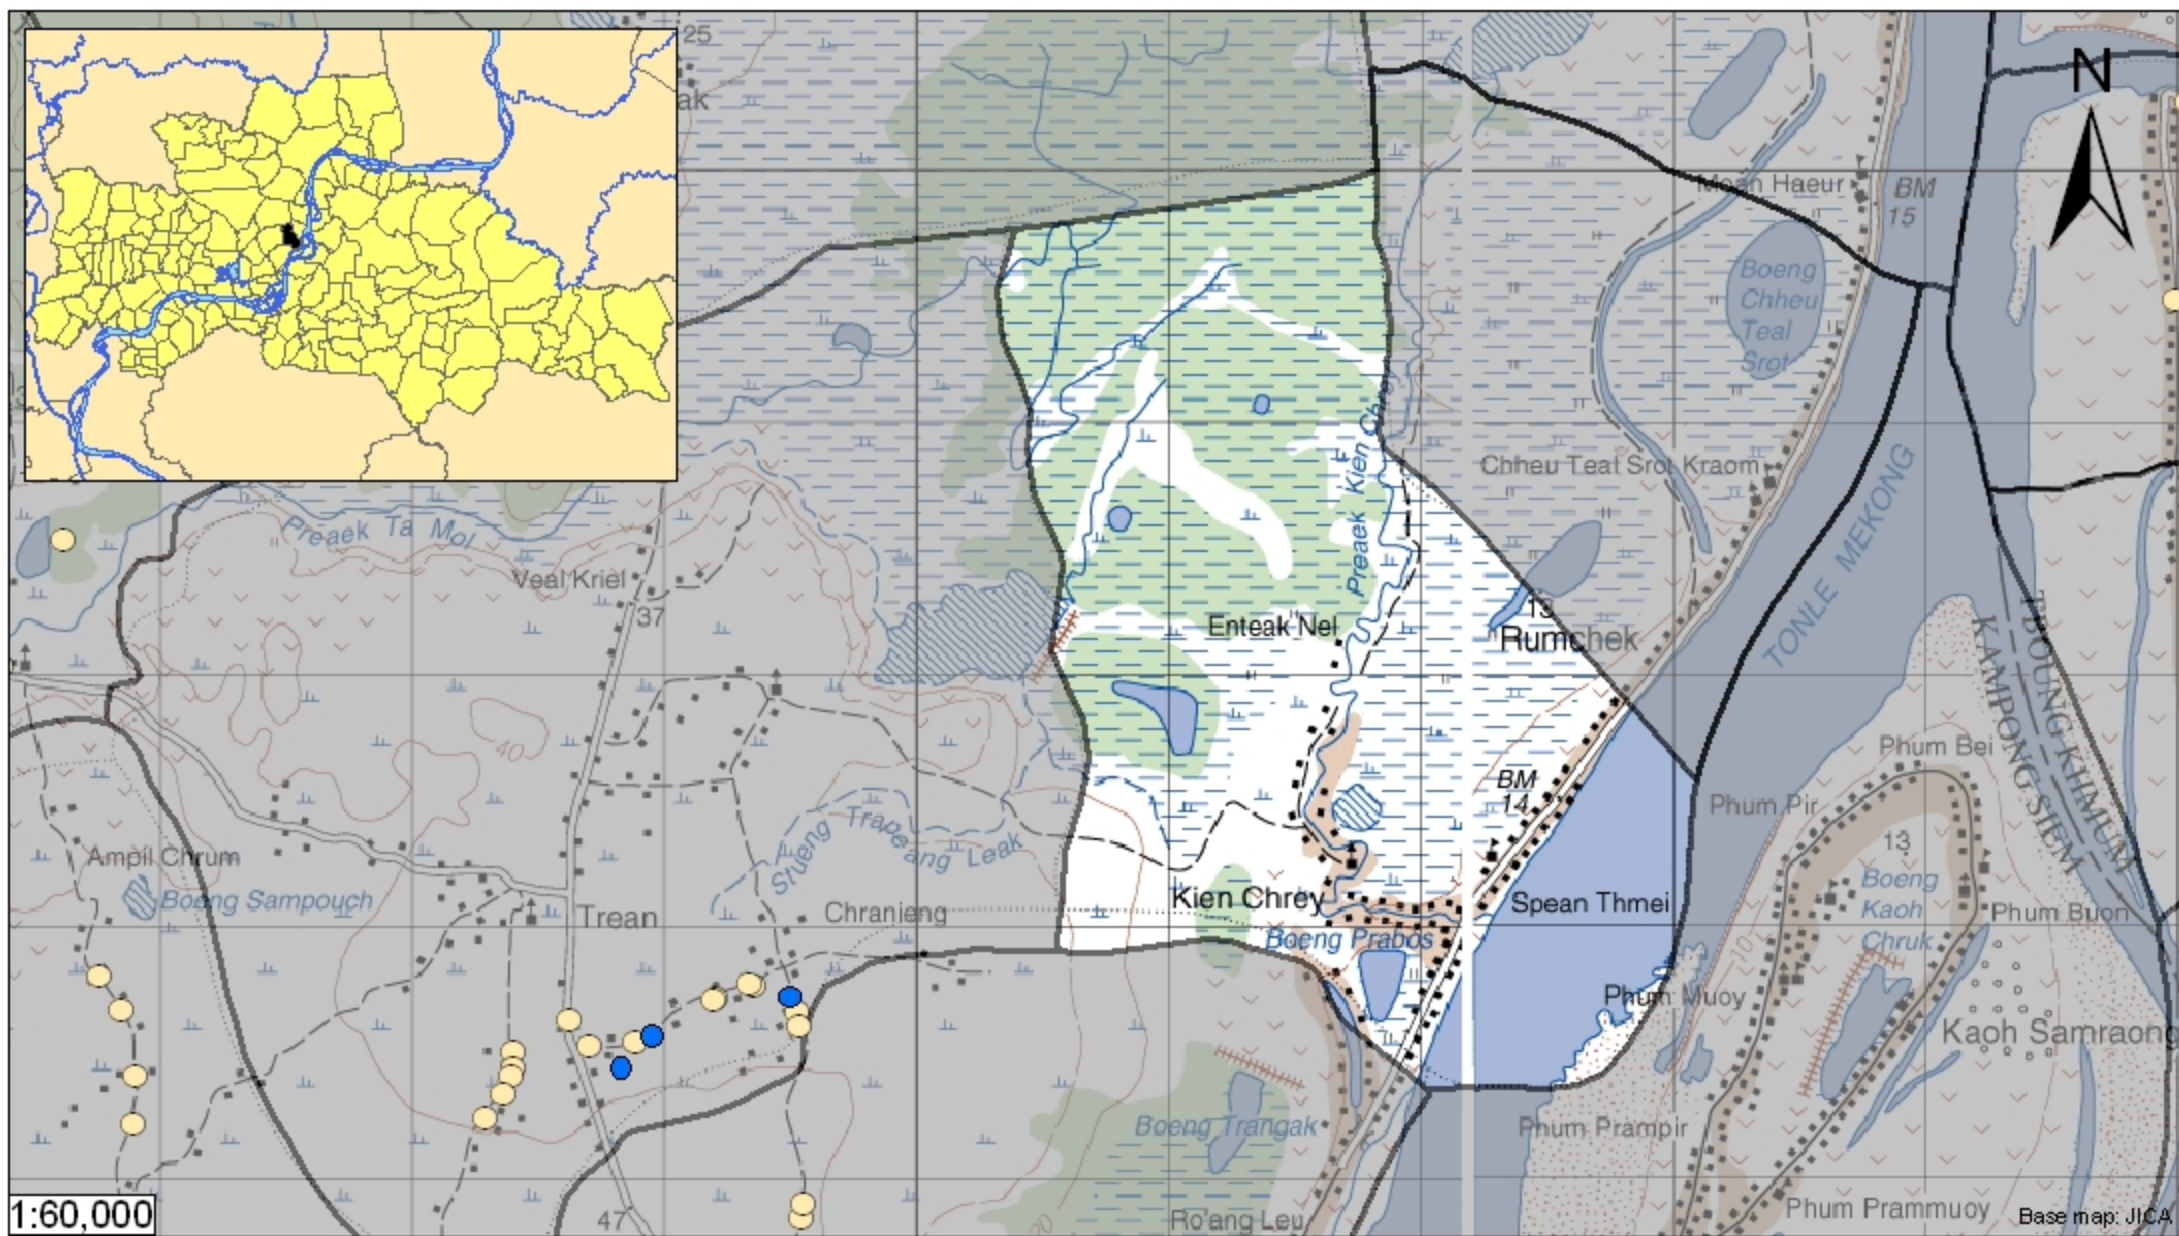

GROUNDWATER QUALITY ANALYSIS REPORT

Kampong Cham – Kampong Siem – Kien Chrey (N/A)

Kien Chrey is located in the district of Kampong Siem. The population of this commune is approximately 3960 (2004). No tube wells were sampled in the commune. The attached figure presents the location of Kien Chrey within Kampong Cham as well as groundwater sample locations and exceedances of health-impacting contaminants in surrounding communes.

Groundwater Quality Rating

The groundwater quality rating for Kien Chrey cannot be reported.

Tube Well Sample Locations and Health-Based Exceedances

Kien Chrey - Kampong Siem - Kampong Cham - Cambodia