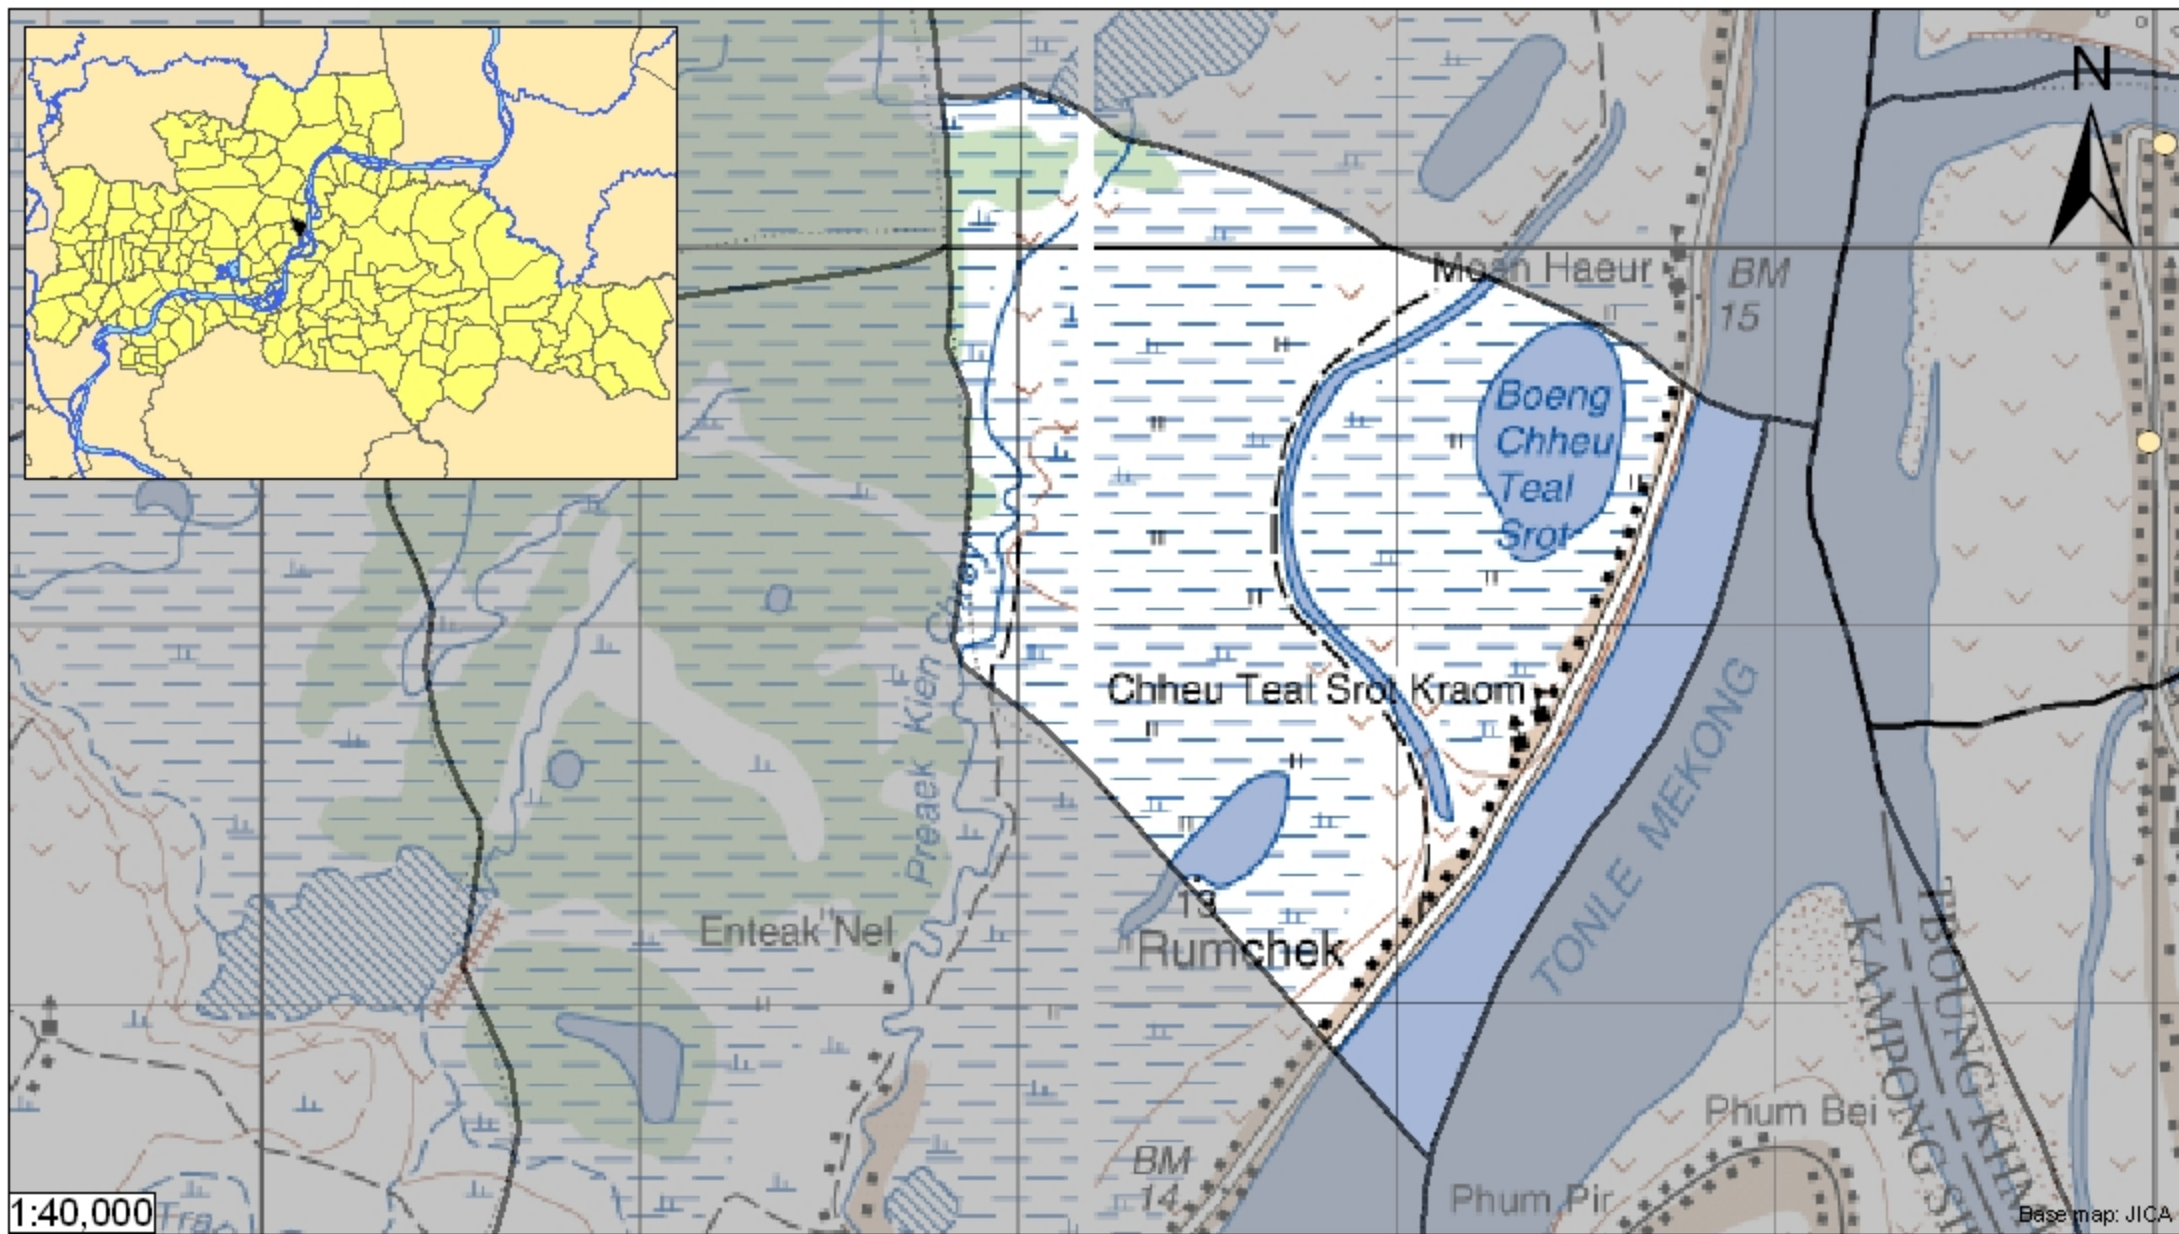

# **GROUNDWATER QUALITY ANALYSIS REPORT**

## ***Kampong Cham – Kampong Siem – Rumchek (N/A)***

Rumchek is located in the district of Kampong Siem. The population of this commune is approximately 4216 (2004). No tube wells were sampled in the commune. The attached figure presents the location of Kokor within Kampong Cham as well as groundwater sample locations and exceedances of health-impacting contaminants in surrounding communes.

## Tube Well Sample Locations and Health-Based Exceedances

*Rumchek - Kampong Siem - Kampong Cham - Cambodia*