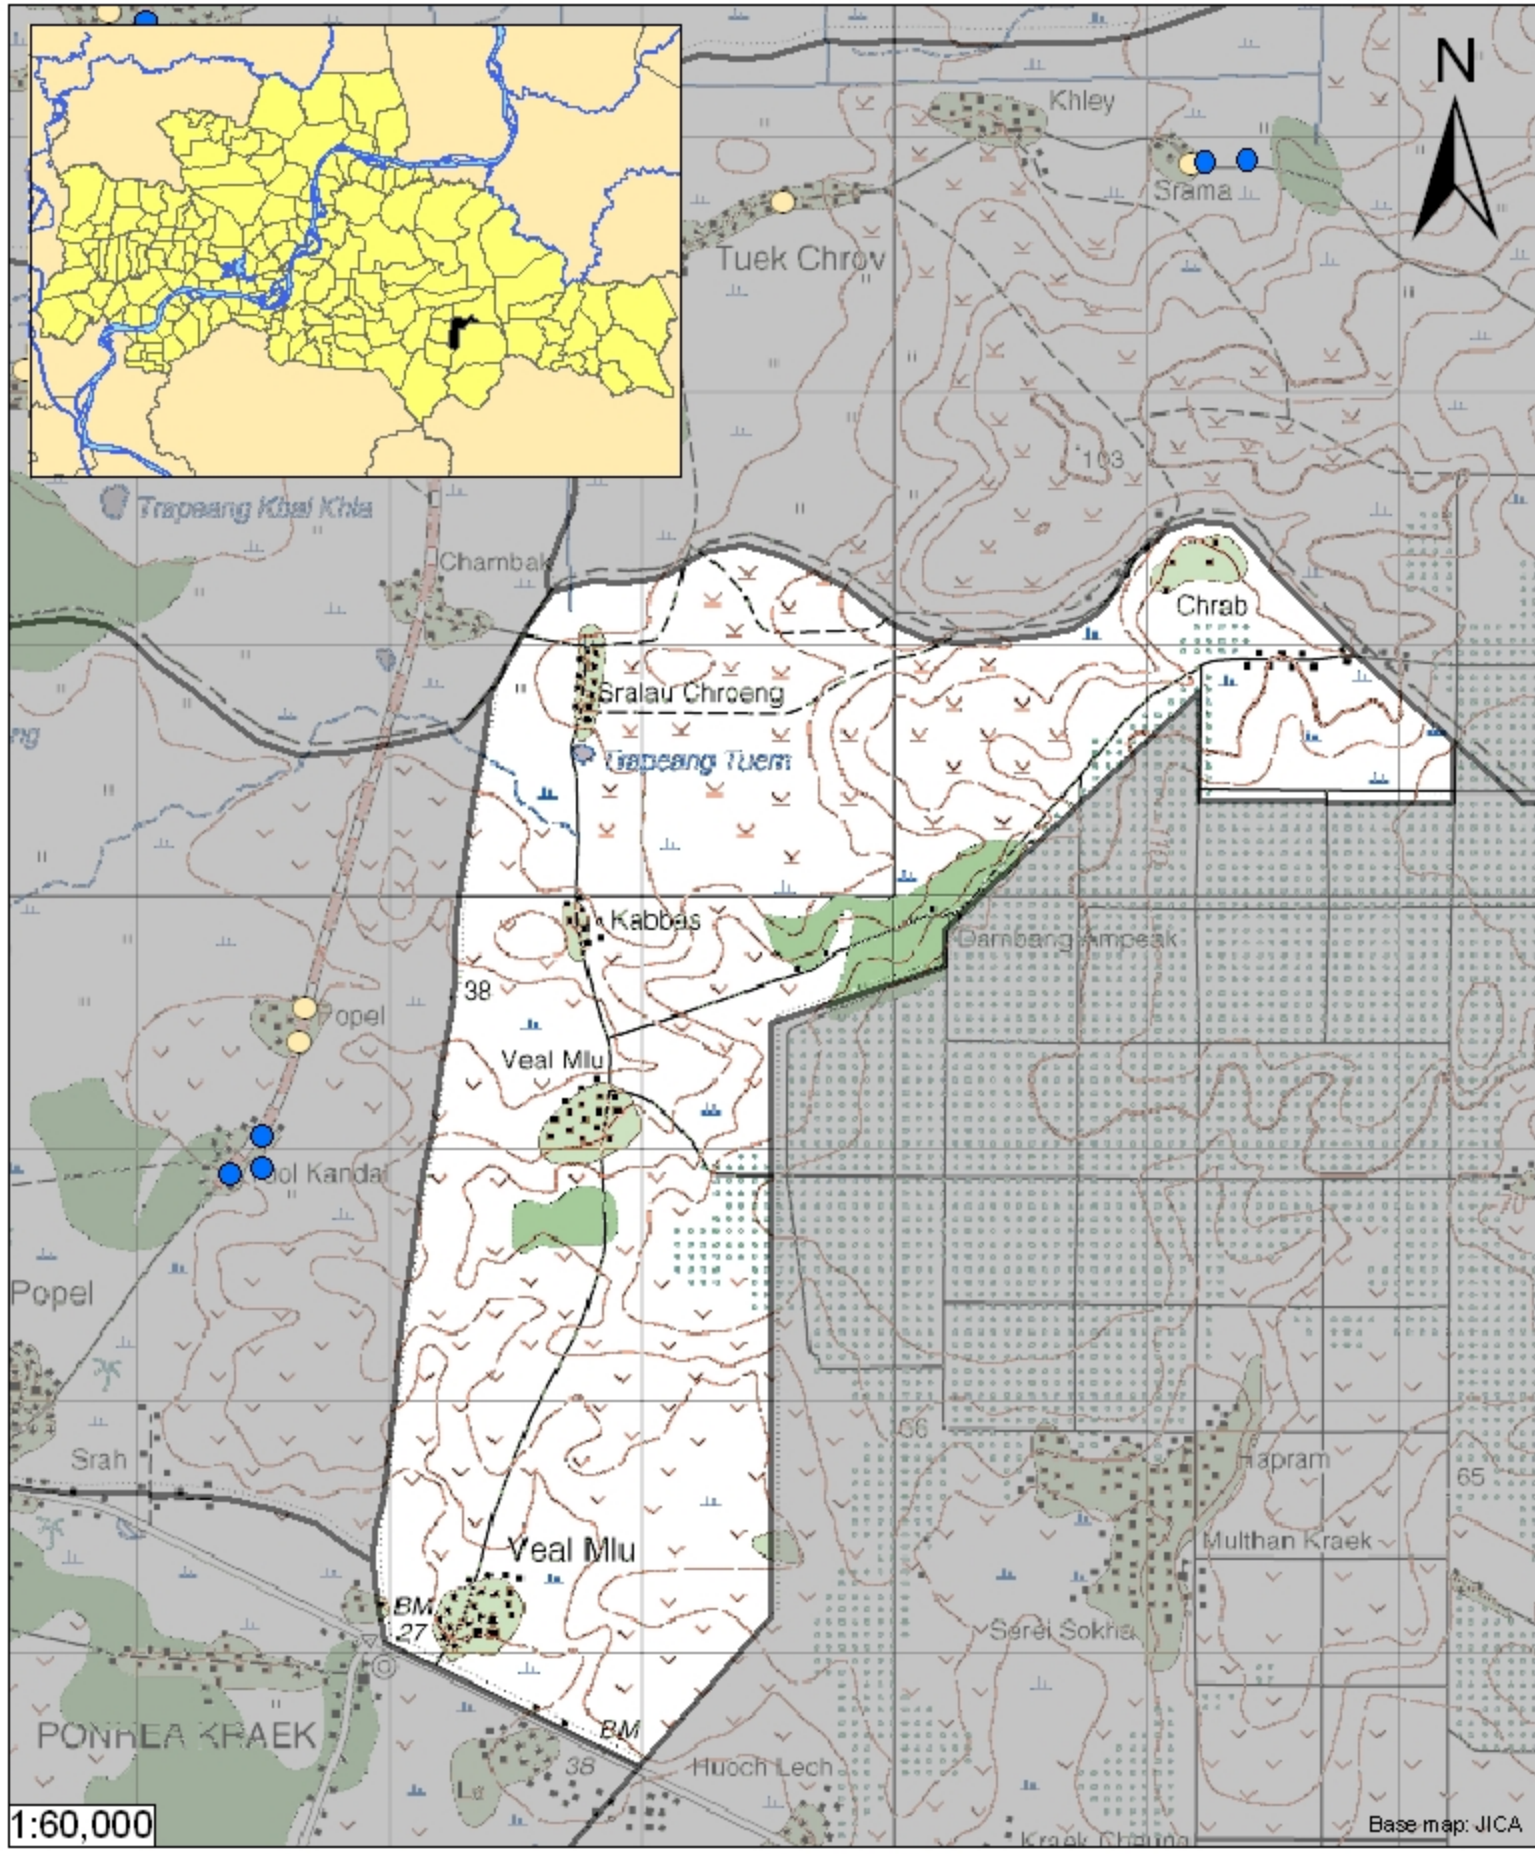

GROUNDWATER QUALITY ANALYSIS REPORT

Kampong Cham – Ponhea Kraek – Veal Mlu (N/A)

Veal Mlu is located in the district of Ponhea Kraek. The population of this commune is approximately 5556 (2004). No tube wells were sampled in the commune. The attached figure presents the location of Veal Mlu within Kampong Cham as well as groundwater sample locations and exceedances of health-impacting contaminants in surrounding communes.

Groundwater Quality Rating

The groundwater quality rating for Veal Mlu cannot be reported.

Tube Well Sample Locations and Health-Based Exceedances

Veal Mlu - Ponhea Kraek - Kampong Cham - Cambodia

Resource Development International - Cambodia
www.rdic.org
 June 2008